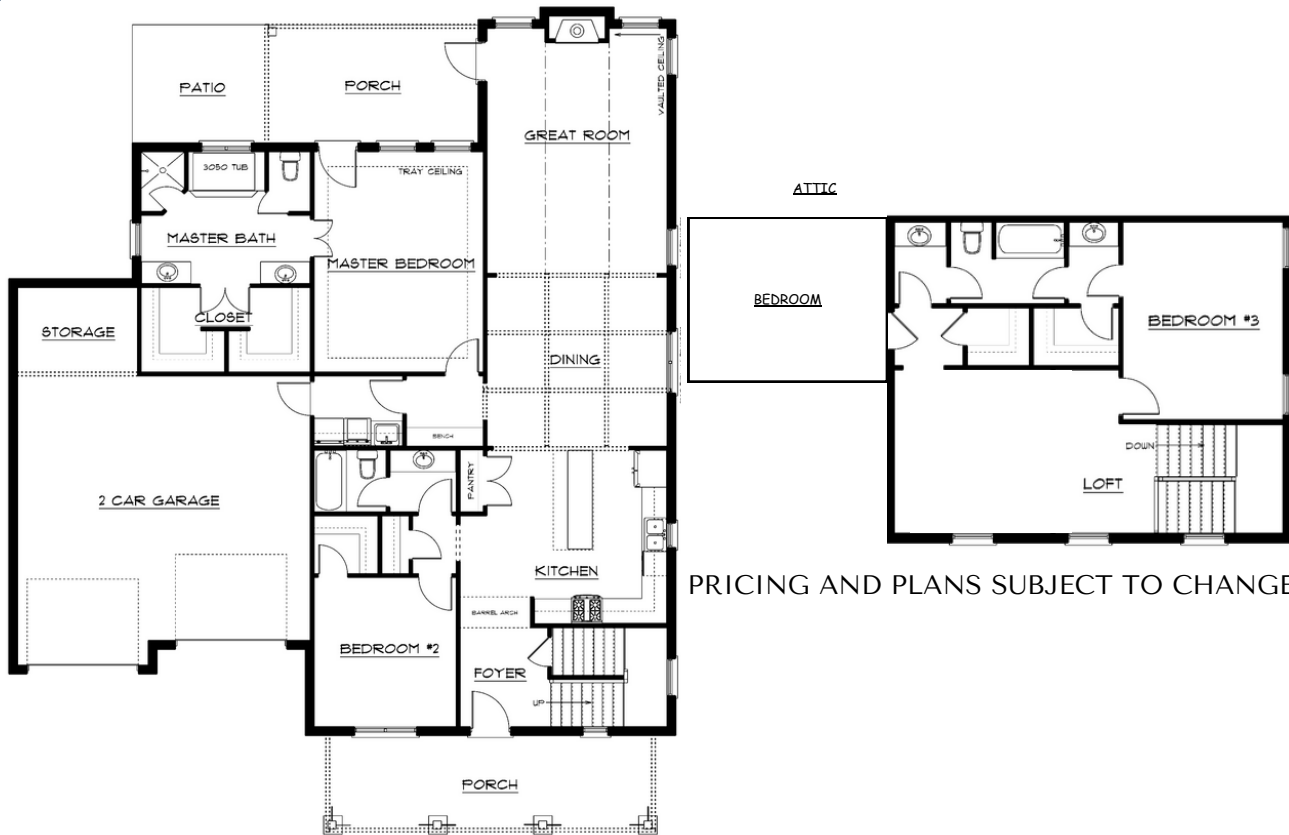

THE SYRACUSE

THOROUGHBRED HOMES

PRICING AND PLANS SUBJECT TO CHANGE

2,824 SQFT
4 BEDROOMS
3 BATHROOMS

Courtney Hill

courtney@thoroughbredhomes.net

205.789.6927