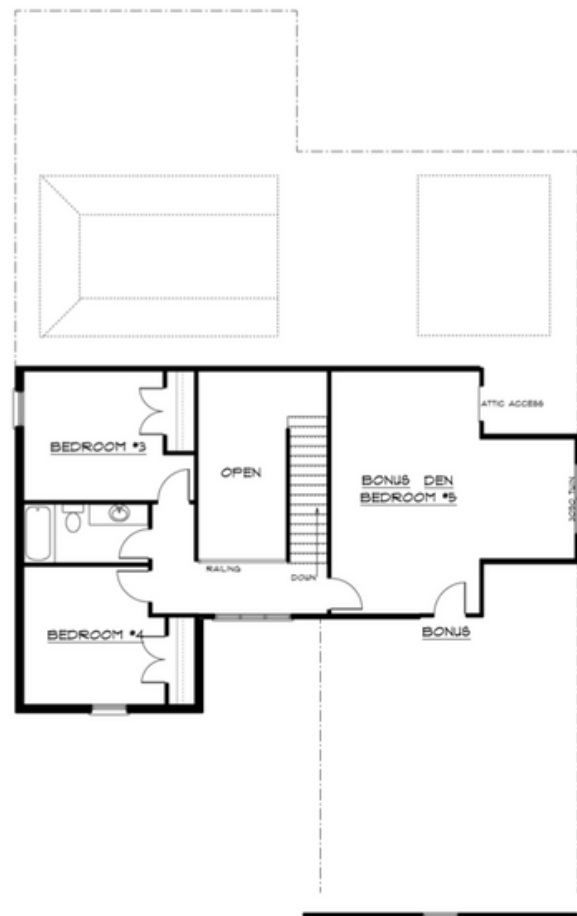

THOROUGHbred HOMES

THE MOORE

2,935 SQFT
 4 BEDROOMS
 3 BATHROOMS

OPTIONAL
 5TH BEDROOM

PRICING AND PLANS SUBJECT TO CHANGE

Courtney Hill
 courtney@thoroughbredhomes.net

205.789.6927