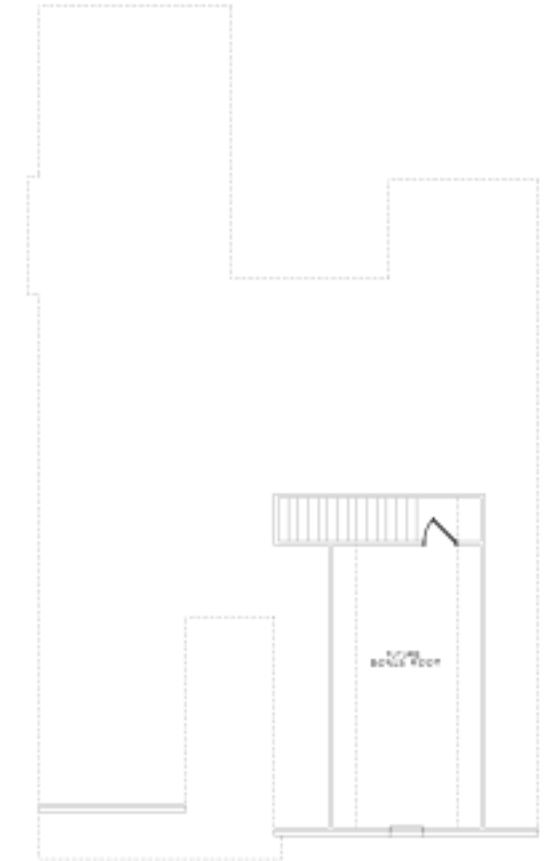

THOROUGHbred HOMES

THE KENT

2,122 SQFT
4 BEDROOMS
2 BATHROOMS

PRICING AND PLANS SUBJECT TO CHANGE

Courtney Hill
courtney@thoroughbredhomes.net

205.789.6927